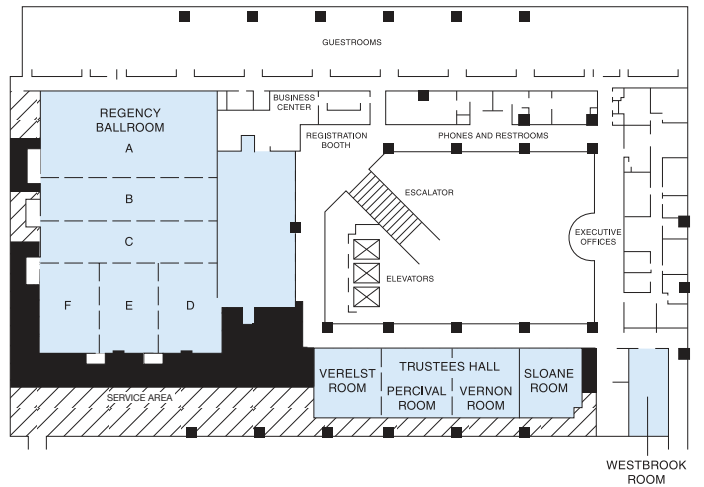

Hyatt Regency Savannah

DIRECTIONS

From Savannah/Hilton Head International Airport: Take I-95 to I-16 East. Proceed on I-16 East and take Montgomery Street Exit. Follow to Bay Street then take right, 3 blocks to Hyatt Regency Savannah on left.

LOBBY LEVEL

SECOND FLOOR

RIVER STREET