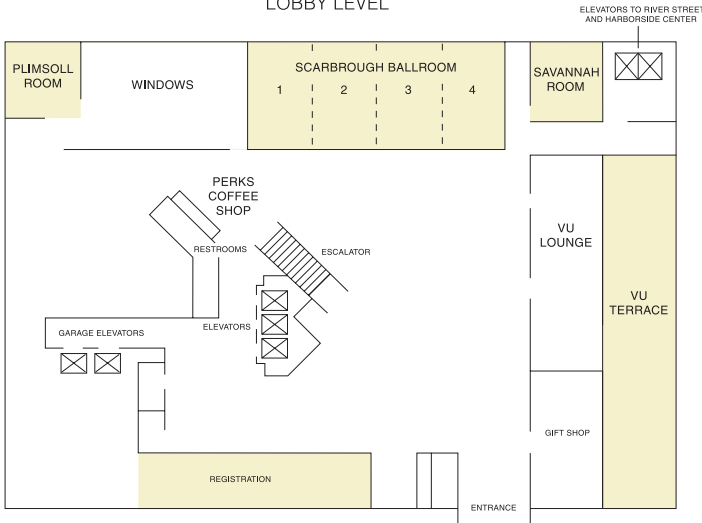

Hyatt Regency Savannah

DIRECTIONS

From Savannah/Hilton Head International Airport: Take I-95 to I-16 East. Proceed on I-16 East and take Montgomery Street Exit. Follow to Bay Street then take right, 3 blocks to Hyatt Regency Savannah on left.

LOBBY LEVEL

SECOND FLOOR

RIVER STREET