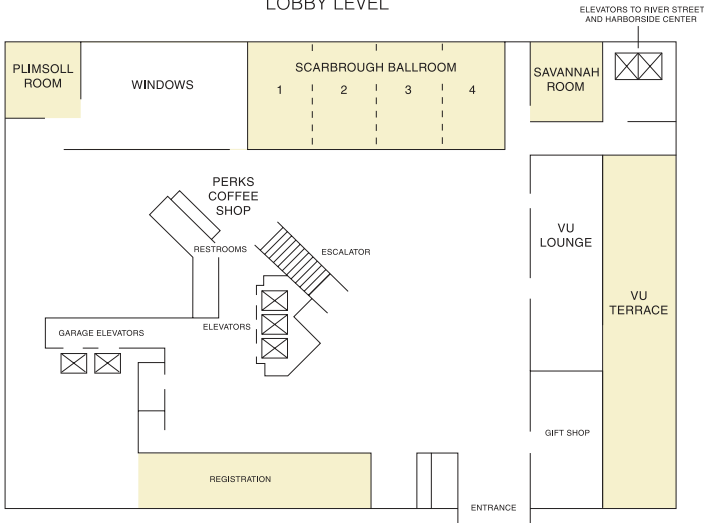

Hyatt Regency Savannah

DIRECTIONS

From Savannah/Hilton Head International Airport: Take I-95 to I-16 East. Proceed on I-16 East and take Montgomery Street Exit. Follow to Bay Street then take right, 3 blocks to Hyatt Regency Savannah on left.

LOBBY LEVEL

SECOND FLOOR

RIVER STREET