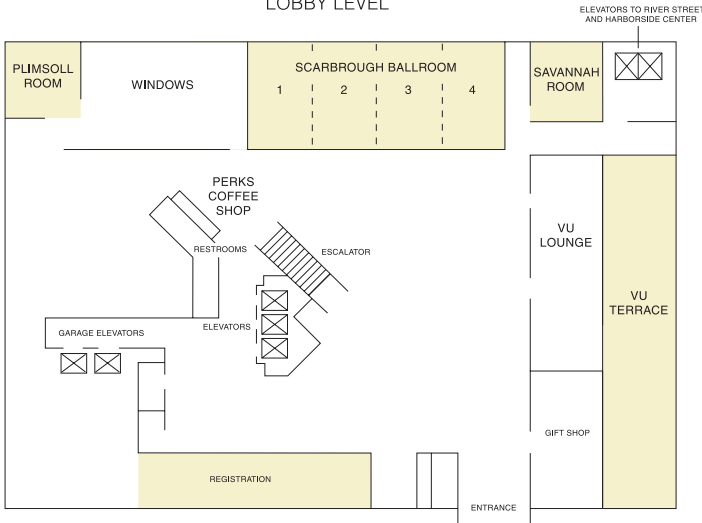

## DIRECTIONS

From Savannah/Hilton Head International Airport: Take I-95 to I-16 East. Proceed on I-16 East and take Montgomery Street Exit. Follow to Bay Street then take right, 3 blocks to Hyatt Regency Savannah on left.

LOBBY LEVEL

SECOND FLOOR