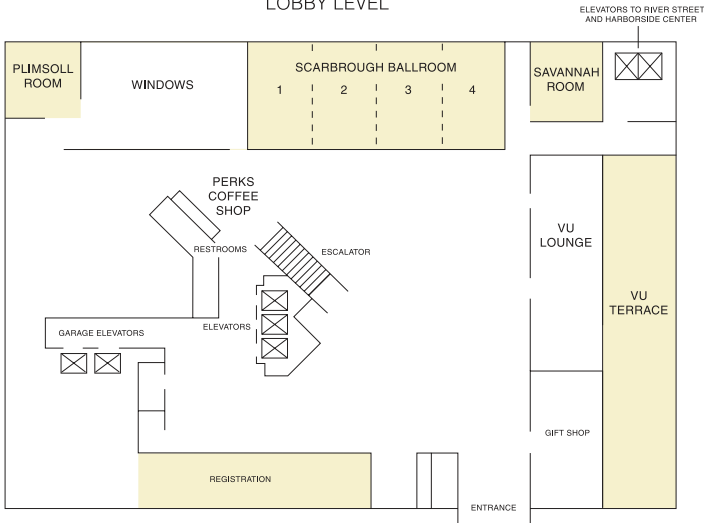

## DIRECTIONS

From Savannah/Hilton Head International Airport: Take I-95 to I-16 East. Proceed on I-16 East and take Montgomery Street Exit. Follow to Bay Street then take right, 3 blocks to Hyatt Regency Savannah on left.

LOBBY LEVEL

SECOND FLOOR

RIVER STREET