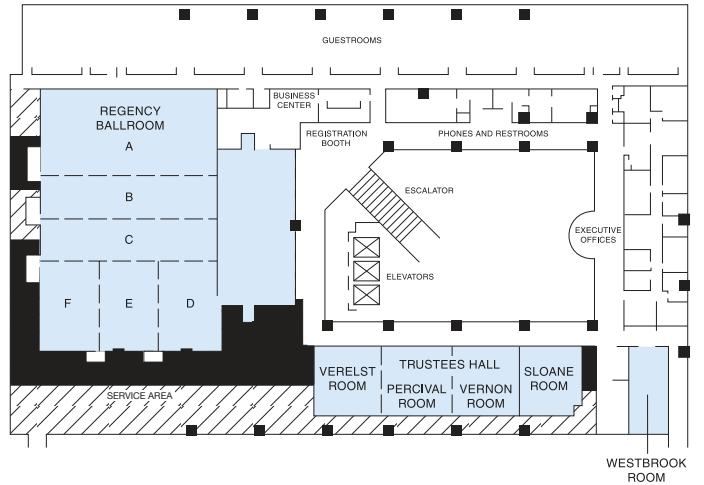

## DIRECTIONS

From Savannah/Hilton Head International Airport: Take I-95 to I-16 East. Proceed on I-16 East and take Montgomery Street Exit. Follow to Bay Street then take right, 3 blocks to Hyatt Regency Savannah on left.

LOBBY LEVEL

SECOND FLOOR

RIVER STREET